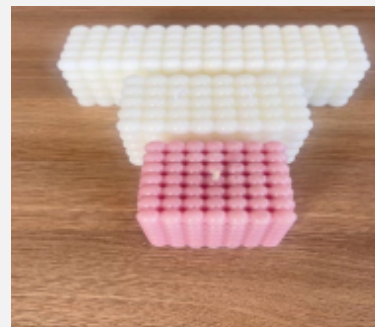

Bubble Candles

23cm x 7cm x 7cm = R180
12cm x 7cm x 7cm = R90
8cm x 8cm x 8cm = R80